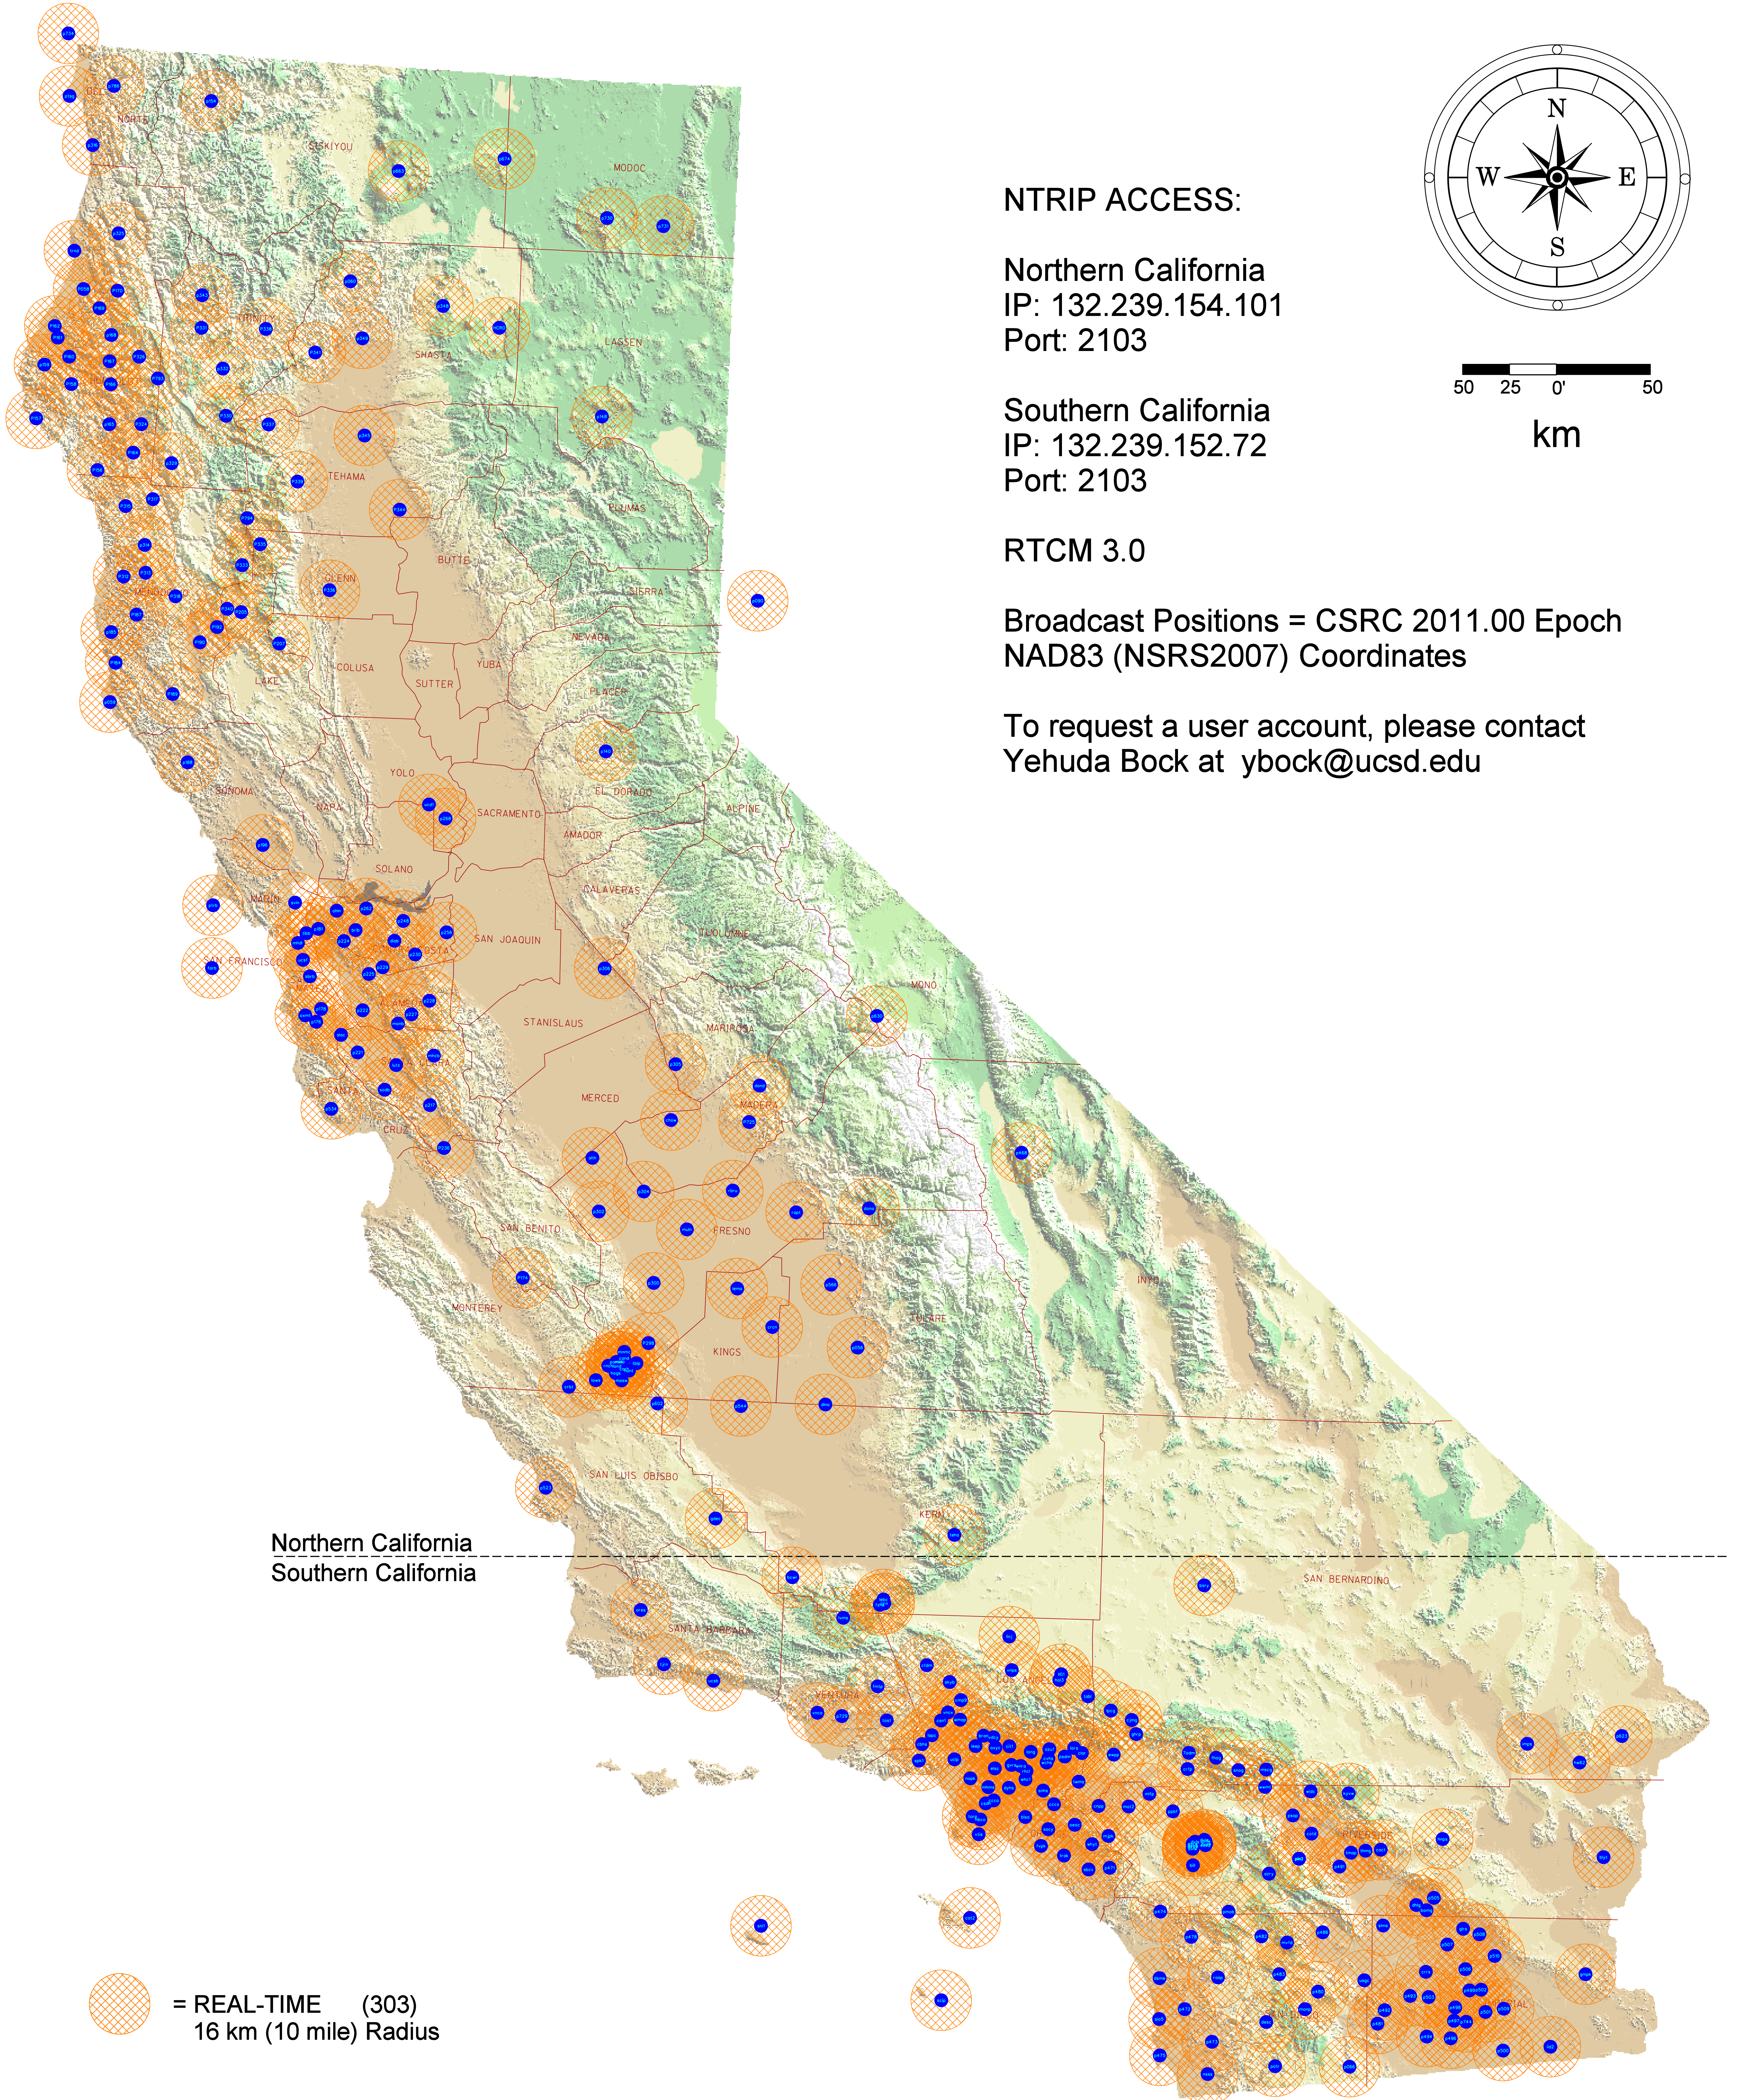

# CSRC - California Real Time Network (CRTN)

## NTRIP ACCESS:

Northern California  
IP: 132.239.154.101  
Port: 2103

Southern California  
IP: 132.239.152.72  
Port: 2103

## RTCM 3.0

Broadcast Positions = CSRC 2011.00 Epoch  
NAD83 (NSRS2007) Coordinates

To request a user account, please contact  
Yehuda Bock at [ybock@ucsd.edu](mailto:ybock@ucsd.edu)

Northern California  
Southern California

 = REAL-TIME (303)  
16 km (10 mile) Radius