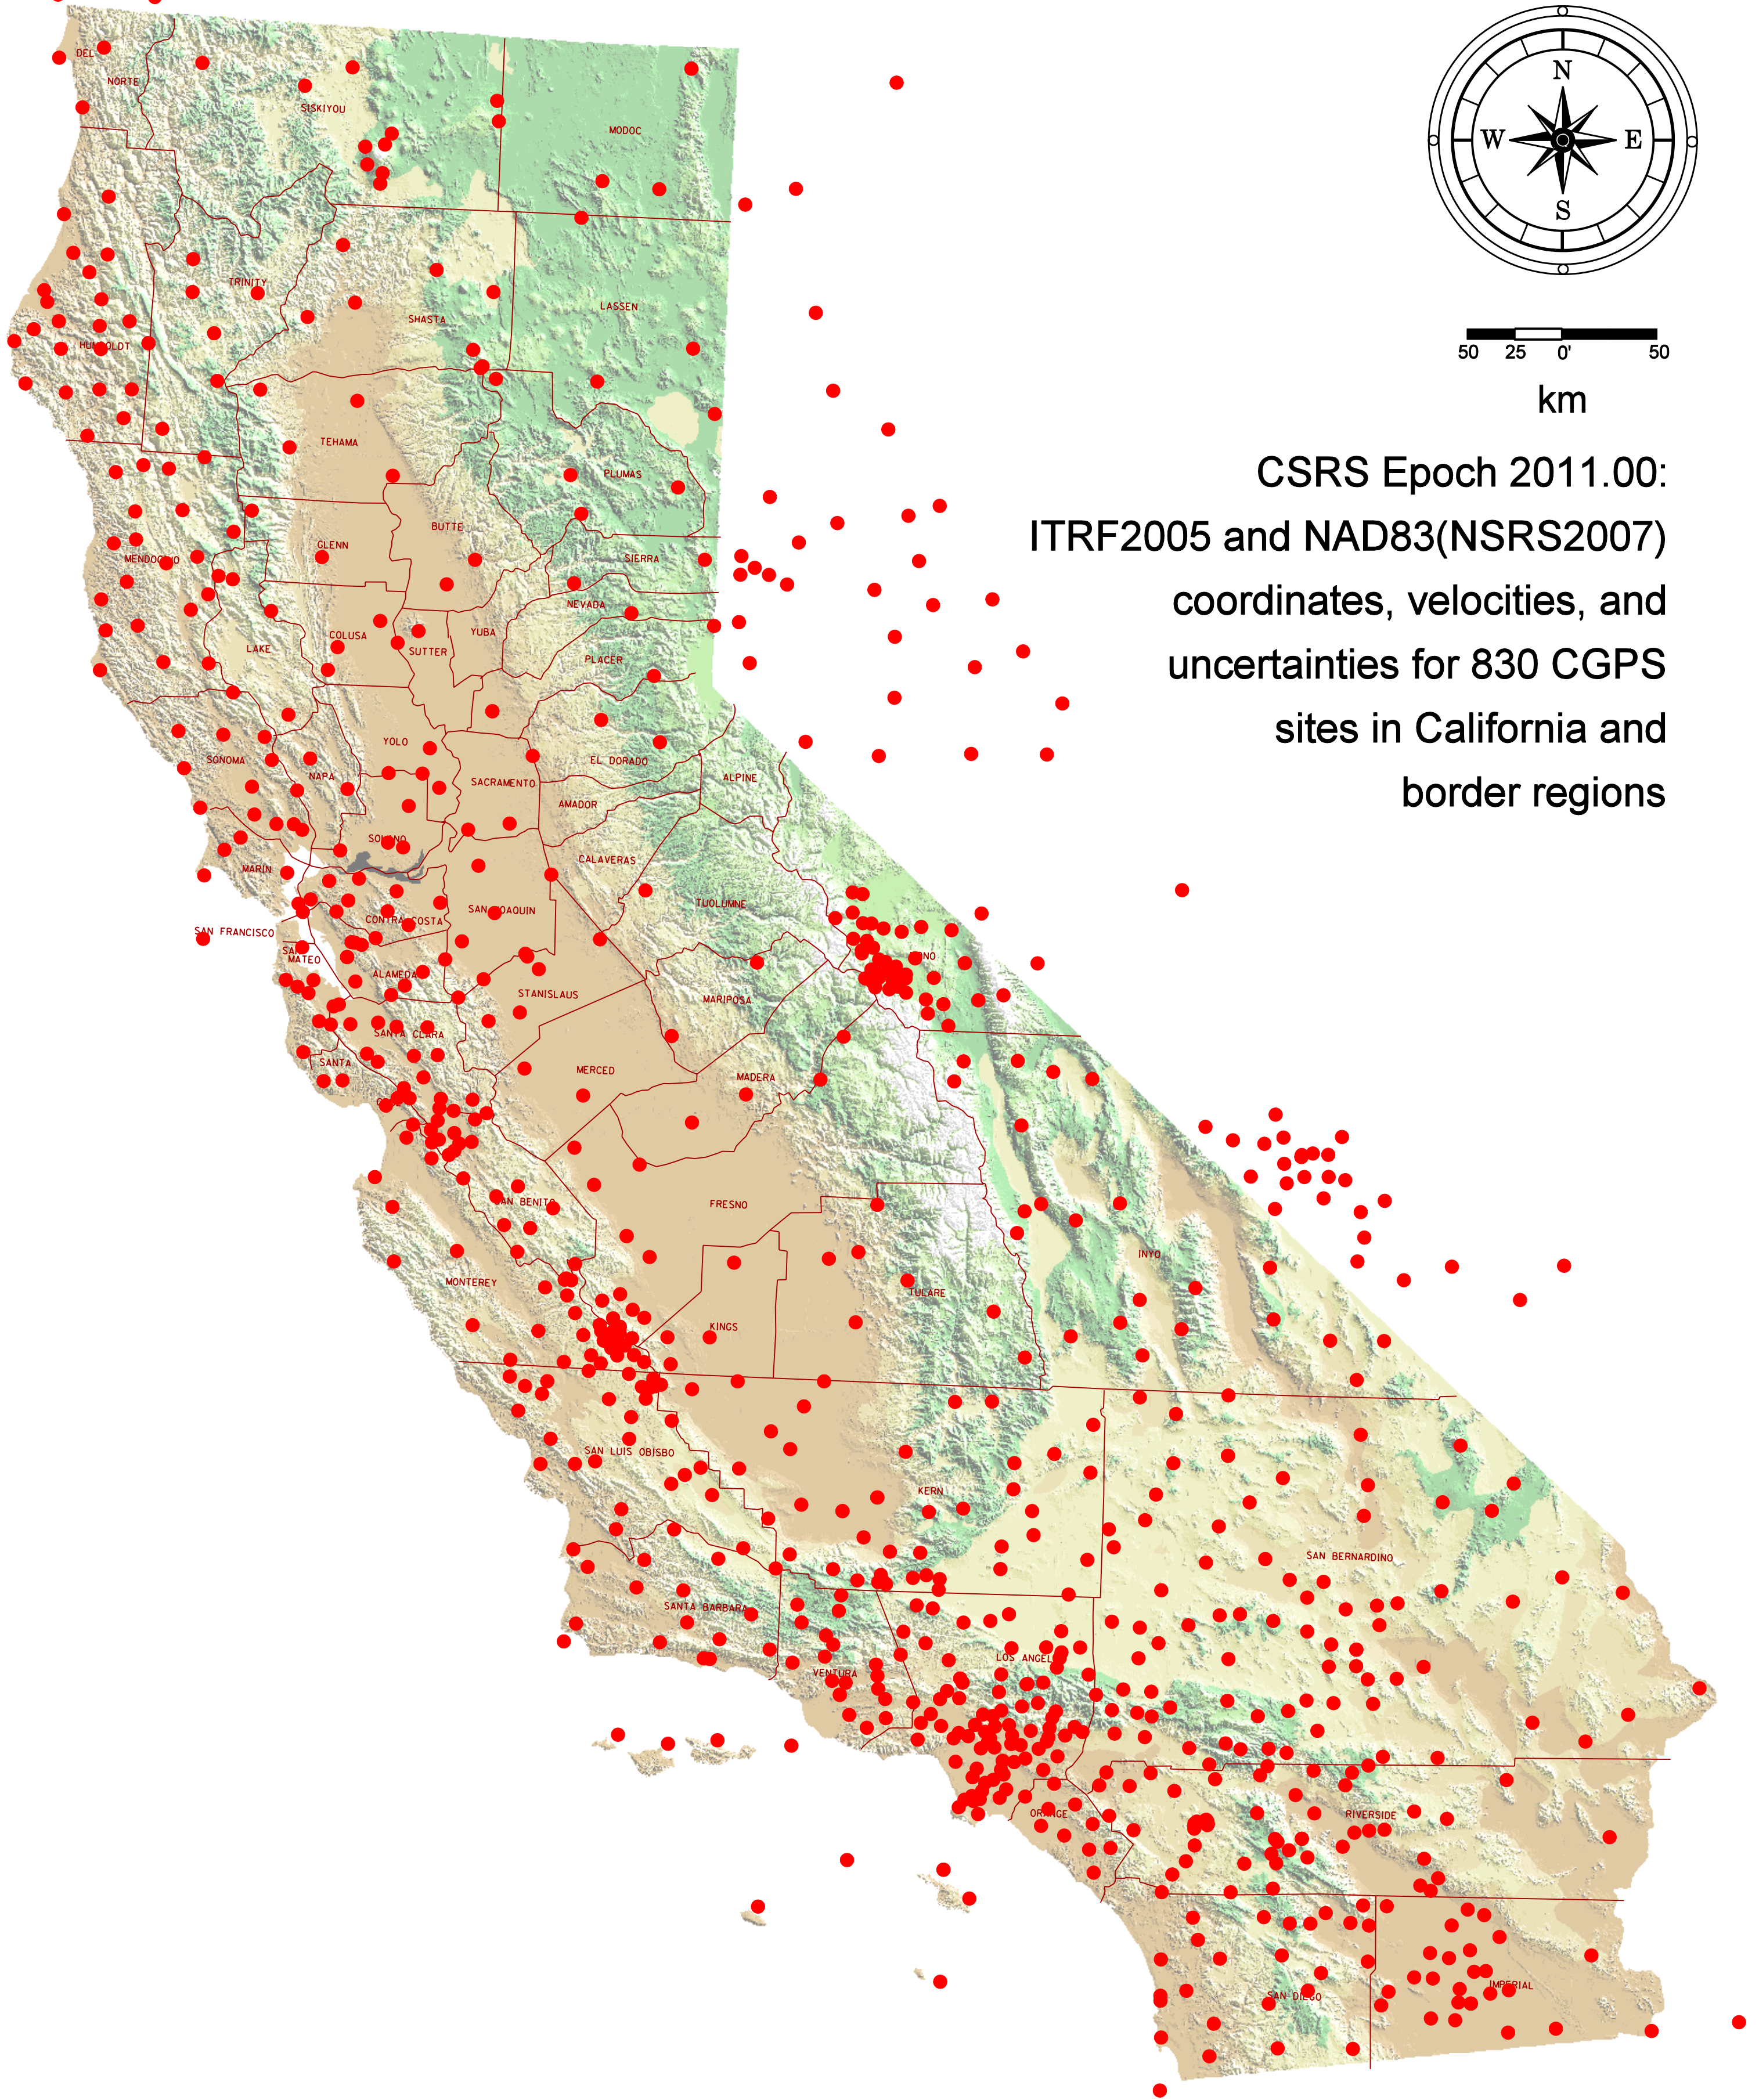

CSRC - California Spatial Reference Network (CSRN)

CSRS Epoch 2011.00:
ITRF2005 and NAD83(NSRS2007)
coordinates, velocities, and
uncertainties for 830 CGPS
sites in California and
border regions